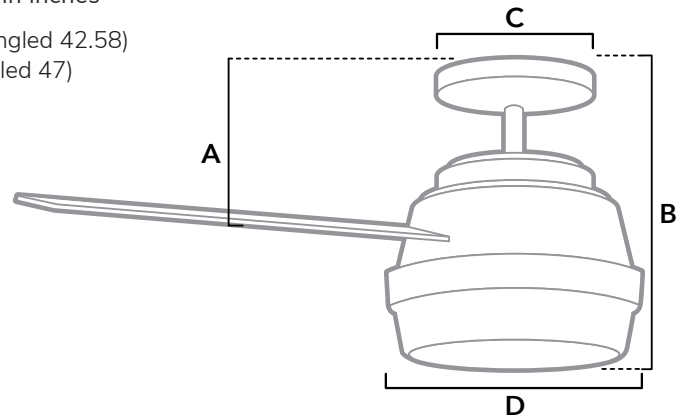

DIMENSIONS

Measured in inches

- A. 9.58 (Angled 42.58)
- B. 14 (Angled 47)
- C. 6.49
- D. 11

59217 | Fresh White Body with Blonde Oak or Fresh White Blades

ADDITIONAL FINISHES

52388
Matte Black Body with Matte Black or Dark Gray Oak Blades

FAN SPECIFICATIONS

Motor Type	Reversible	Wire Length	Control Type	Downrod	Location	Blade #	Add'l Sizes
AC	YES	32" (24" Downrod)	Handheld Remote	3" Included	Indoor	4	44", 60"

AIRFLOW AND LIGHT SPECIFICATIONS